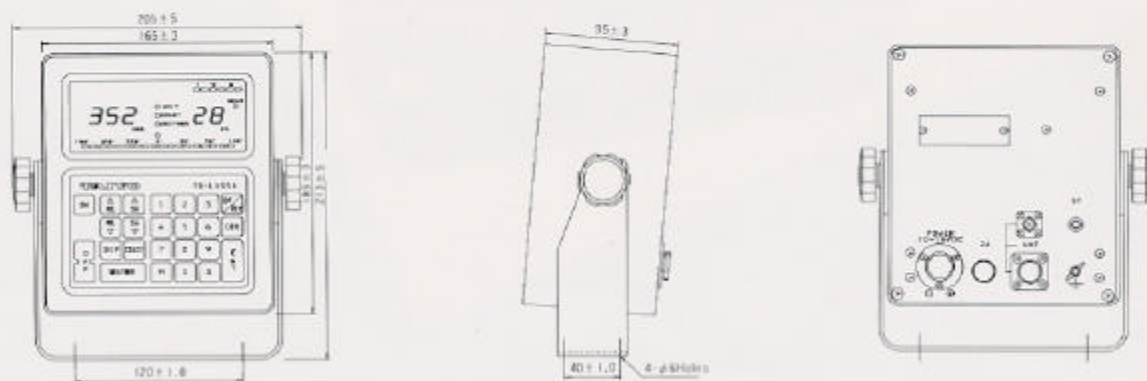

SPECIFICATIONS

Indicators	Digital bearing: 1° increments	Selectivity	More than ±5kHz at 6dB Less than ±12.5kHz at 40dB
Receiving Circuit System	Synthesizer	Image Rejection Ratio	Greater than 40dB
Receiving System	Double-superheterodyne	Squelch Sensitivity	1 μV
Frequency Range	International VHF channel Ship to ship: 01 - 28 60 - 88 Ship to coast: 01 - 28 60 - 88 U.S. Weather channels (W1), (W2), (W3), (W4) Distress frequency 121.5MHz	Audio Output	2W
Scanning Reception	100 channels	Power Supply	DC 10~16V 1.0A
Receiving Waveform	F3E	Freezing Memory	Available
Sensitivity	For DF: Minimum field strength 1 μV/m For RCV: 12dB SINAD 0.5 μV	Antenna	H type Adcock antenna, Type: EA-351A
		Antenna Cable	Coaxial cable RG58A/U twin type 1 pair standard 10m
		Dimension and Weight of main unit	185(H)×165(W)×95(D)mm 2.7kg 7.28"(H)×6.50"(W)×3.74"(D) 5.95lbs
		Dimension and Weight of Adcock Antenna	930(H)×410(W)×410(D)mm 3kg 36.61"(H)×16.14"(W)×16.14"(W) 6.61lbs

FCC ACCEPTANCE NO. BAA9JKTD-L1550

OUTSIDE VIEW

(Specifications and design subject to change without notice for future improvement)

PLEASE CONTACT

TAIYO MUSEN CO., LTD.

20-7, 2-Chome, Ebisu-Nishi, Shibuya-ku, Tokyo 150, Japan
Tel: (3780)3225
Cable Address: TAIYOWIRELESS TOKYO
TELEX: 29438 TAELEC J
TELEFAX: 81-3-3496-3294